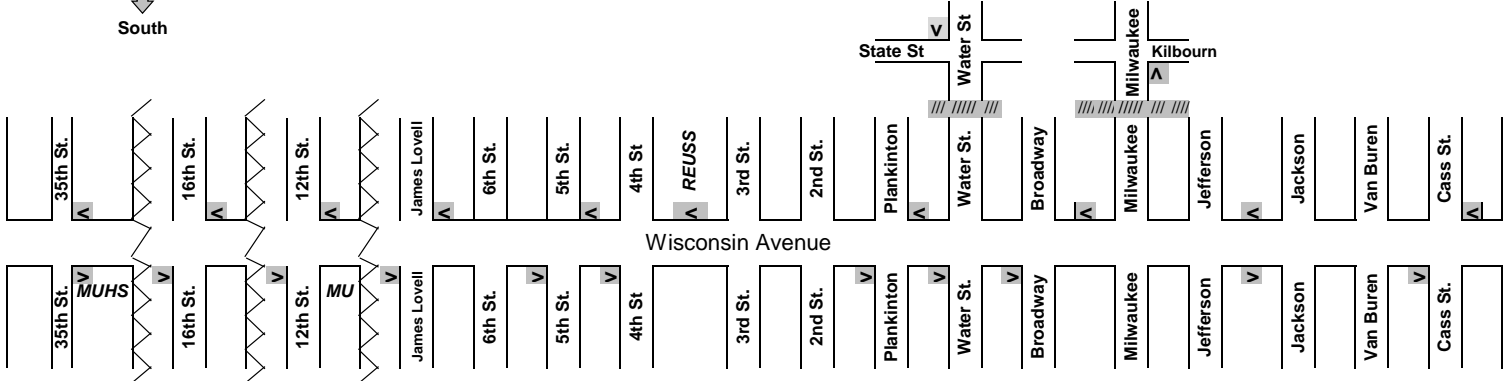

Downtown Milwaukee -- **WCCE** Bus Stop Locations

▼ Bus stop **arriving** in Milwaukee, eastbound, located on the **south** side of Wisconsin Avenue; and the southeast corner of Milwaukee and Kilbourn

▲ Bus stop **departing** Milwaukee, westbound, located on the **north** side of Wisconsin Avenue; and the northwest corner of Water and State